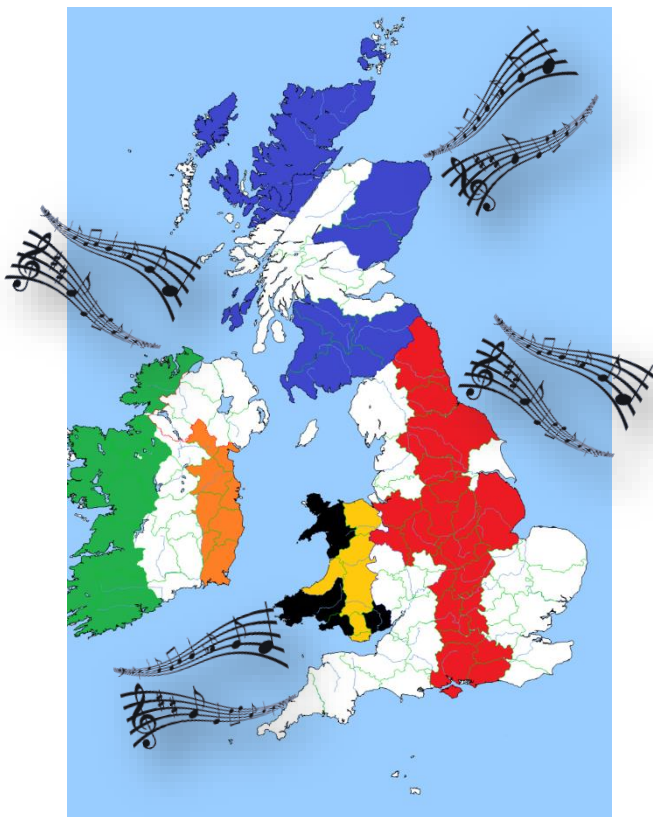

Spring Concert

Songs of the British Isles

Saturday 17th March 2018 6:00pm

Eyres Monsell Community Centre

**Supported by
Eyres Monsell
Ward Councillors
(Community Ward Funding)**

Semper Singers

Linden Lea – Vaughan Williams
O happy eyes – Elgar
Early one morning – arr. Secco
Skye Boat Song – arr. Secco

Solo – Emma Tounson

The Dark Island – Ian MacLachlan, arr. Barratt
As Eriskay Love Lilt - Robertson
Westering home – arr. Robertson

Semper Singers

Wherever you are – Mealor
My Fair Lady – Loewe arr. Beck

INTERVAL

Refreshments provided by Eyres Monsell Community Ward Funding

***Raffle in aid of Leicester Street Pastors
and Leicester Downs Syndrome Group***

Semper Singers

Let all the world in every corner sing – Vaughan Williams
Cockles and mussels – arr. Rawson
She moved through the fair – arr. Mold
Londonderry Air – arr. Chilcott